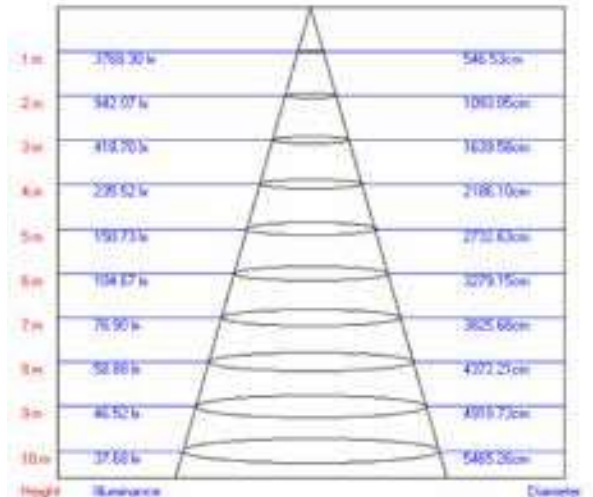

Beam: 45°
Color temperature: 4000K
Length: 696 mm
Width: 376 mm

Depth: 118 mm
LED type: CREE XP-E HEW
IP rate: IP65

LED STREET LIGHT | 4000K | GREY HOUSING | 140 WATT

Philips driver included

Ordercode: 220-028
Input: 120V - 277V
Power: 140 Watt
LED Qty: 60
Lumen: 13698

Beam: 45°
Color temperature: 4000K
Length: 763 mm
Width: 376 mm

Depth: 118 mm
LED type: CREE XP-E HEW
IP rate: IP65

LED STREET LIGHT | MOUNTING/WALL SUPPORT 60MM

Suitable for 220-026, 220-027 and 220-028

Beam: 45°
Color temperature: 6150K
Length: 435 mm
Width: 245 mm

Depth: 155 mm
LED type: CREE XP-E
IP rate: IP65

Ordercode: 220-021

Ordercode: 220-026

Ordercode: 220-027

Ordercode: 220-028