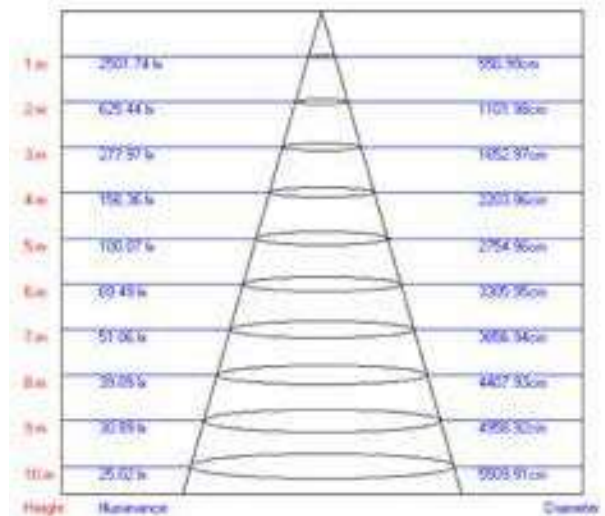

Beam: 45°
Color temperature: 4000K
Length: 696 mm
Width: 376 mm

Depth: 118 mm
LED type: CREE XP-E HEW
IP rate: IP65

LED STREET LIGHT | 4000K | GREY HOUSING | 140 WATT

Philips driver included

Ordercode: 220-028
Input: 120V - 277V
Power: 140 Watt
LED Qty: 60
Lumen: 13698

Beam: 45°
Color temperature: 4000K
Length: 763 mm
Width: 376 mm

Depth: 118 mm
LED type: CREE XP-E HEW
IP rate: IP65

LED STREET LIGHT | MOUNTING/WALL SUPPORT 60MM

Suitable for 220-026, 220-027 and 220-028

Ordercode: 220-040
Socket: E27

Material: Pet + Aluminium
Height: 459 mm

Diameter: 590 mm
IP rate: IP54

LED PARKING LIGHT | 6500K | GREY HOUSING | 35 WATT

Driver included

Ordercode: 220-021
Input: 230V
Power: 35 Watt
LED Qty: 28
Lumen: 2660

Beam: 45°
Color temperature: 6150K
Length: 435 mm
Width: 245 mm

Depth: 155 mm
LED type: CREE XP-E
IP rate: IP65

Ordercode: 220-021

Ordercode: 220-026

Ordercode: 220-027

Ordercode: 220-028