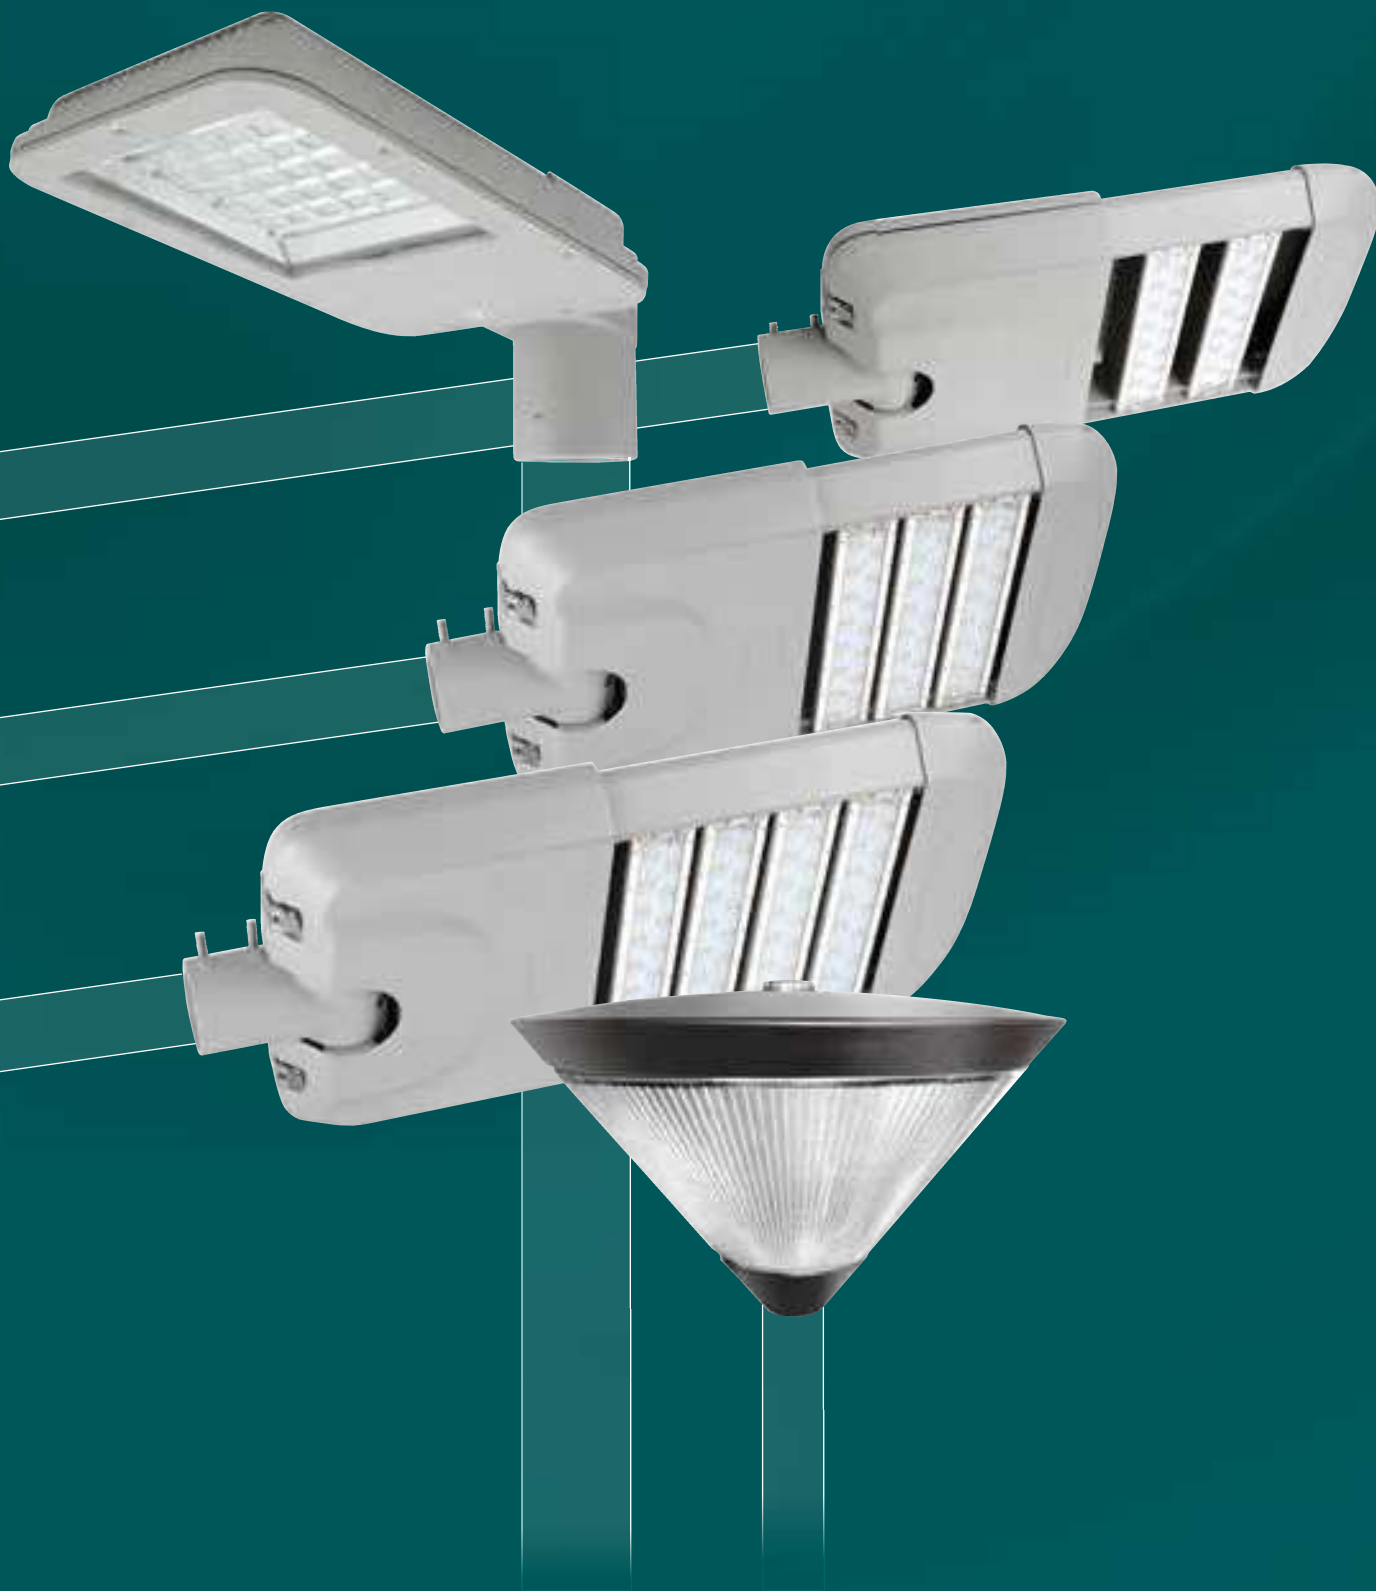

Street & Parking Light

LED STREET LIGHT | 4000K | GREY HOUSING | 73 WATT

Philips driver included

Ordercode: 220-026
Input: 120V - 277V
Power: 73 Watt
LED Qty: 30

Lumen: 6982
Beam: 45°
Color temperature: 4000K
Length: 696 mm

Width: 376 mm
Depth: 118 mm
LED type: CREE XP-E HEW
IP rate: IP65

LED STREET LIGHT | 4000K | GREY HOUSING | 106 WATT

Philips driver included

Ordercode: 220-027
Input: 120V - 277V
Power: 106 Watt
LED Qty: 45
Lumen: 10405

Beam: 45°
Color temperature: 4000K
Length: 696 mm
Width: 376 mm

Depth: 118 mm
LED type: CREE XP-E HEW
IP rate: IP65

LED STREET LIGHT | 4000K | GREY HOUSING | 140 WATT

Philips driver included

Ordercode: 220-028
Input: 120V - 277V
Power: 140 Watt
LED Qty: 60
Lumen: 13698

Beam: 45°
Color temperature: 4000K
Length: 763 mm
Width: 376 mm

Depth: 118 mm
LED type: CREE XP-E HEW
IP rate: IP65

LED STREET LIGHT | MOUNTING/WALL SUPPORT 60MM

Suitable for 220-026, 220-027 and 220-028