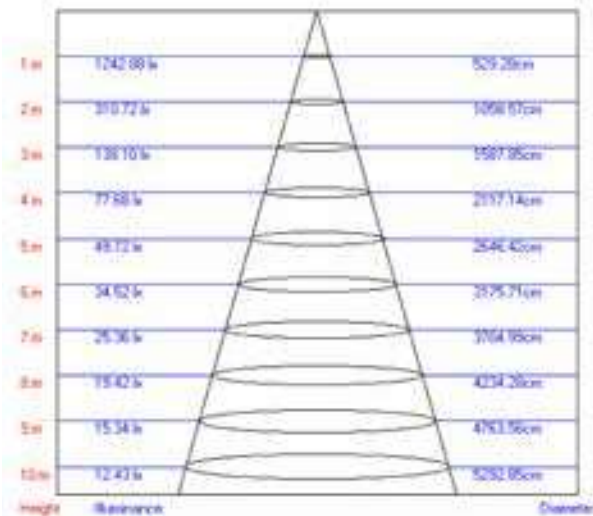

Beam: 45°
Color temperature: 4000K
Length: 696 mm
Width: 376 mm

Depth: 118 mm
LED type: CREE XP-E HEW
IP rate: IP65

LED STREET LIGHT | 4000K | GREY HOUSING | 140 WATT

Philips driver included

Ordercode: 220-028
Input: 120V - 277V
Power: 140 Watt
LED Qty: 60
Lumen: 13698

Beam: 45°
Color temperature: 4000K
Length: 763 mm
Width: 376 mm

Depth: 118 mm
LED type: CREE XP-E HEW
IP rate: IP65

LED STREET LIGHT | MOUNTING/WALL SUPPORT 60MM

Suitable for 220-026, 220-027 and 220-028

Ordercode: 220-040
Socket: E27

Material: Pet + Aluminium
Height: 459 mm

Diameter: 590 mm
IP rate: IP54

LED PARKING LIGHT | 6500K | GREY HOUSING | 35 WATT

Driver included

Ordercode: 220-021
Input: 230V
Power: 35 Watt
LED Qty: 28
Lumen: 2660

Beam: 45°
Color temperature: 6150K
Length: 435 mm
Width: 245 mm

Depth: 155 mm
LED type: CREE XP-E
IP rate: IP65

Ordercode: 220-021

Ordercode: 220-026

Ordercode: 220-027

Ordercode: 220-028