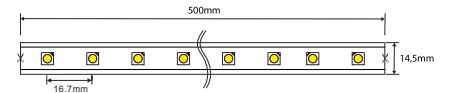

Cove Light

Perfect for indirect lighting and
angle-dependant outlining purposes

Cove Light

COVE LIGHT SILICON | 24V | 20M

Waterproof flexible LED Strips, silicon based for high endurance

Input: 24V
Power p/m: 14,4 Watt
LED qty: 60 LED/Meter
LED type: SMD5050
Dimmable: Yes
IP rate: IP65

Length: 20 meter
Width: 14,5 mm
Height: 7 mm
Connection type: Stripped wire
Power Cable: Included (0,3 meter)
Material: Silicon based

ART. NR.	COLOR TEMP. (CCT)	COLOR	LENGTH	CUTTING DISTANCE	MAX. TO CONNECT
075-080	2700K	○ Warm White	20 meter	50 cm	20 meter
075-081	4000K	○ Natural White	20 meter	50 cm	20 meter

ART. NR. ACCESSORIES | COVE LIGHT SILICON 24V

075-082	Power Cable 0,3 m & End Cap
075-225	Aluminium Channel - 2 m

Art. nr. 075-082

Art. nr. 075-225

COVE LIGHT | 24V | 30M

Input: 24V
Power p/m: 3,6 Watt
LED qty: 50 LED/Meter
LED type: SMD3528
Dimmable: Yes

IP rate: IP65
Length: 30 meter
Width: 12 mm
Height: 6 mm
Connection type: Stripped wire

ART. NR.	COLOR TEMP. (CCT)	COLOR	LENGTH	CUTTING DISTANCE	MAX. TO CONNECT
075-071	5000K	○ White	30 meter	20 cm	30 meter