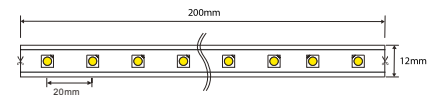

Length: 20 meter
Width: 14,5 mm
Height: 7 mm
Connection type: Stripped wire
Power Cable: Included (0,3 meter)
Material: Silicon based

ART. NR.	COLOR TEMP. (CCT)	COLOR	LENGTH	CUTTING DISTANCE	MAX. TO CONNECT
075-080	2700K	○ Warm White	20 meter	50 cm	20 meter
075-081	4000K	○ Natural White	20 meter	50 cm	20 meter

IP rate: IP65
Length: 30 meter
Width: 12 mm
Height: 6 mm
Connection type: Stripped wire

ART. NR.	COLOR TEMP. (CCT)	COLOR	LENGTH	CUTTING DISTANCE	MAX. TO CONNECT
075-071	5000K	○ White	30 meter	20 cm	30 meter