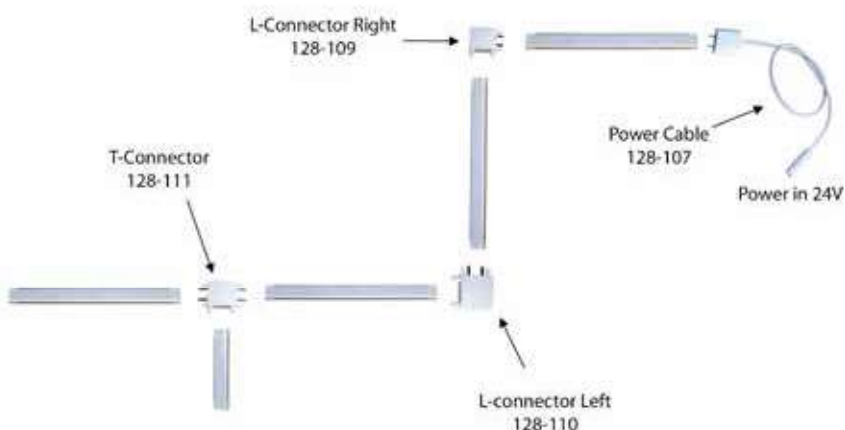

Light Bars

LIGHT BAR | NO GAP

Input: 24V
Dimmable: Yes
Color Temp: 3000K
LED Type: SMD
CRI: ≥80
Beam: 120°
IP rate: IP20
Width: 30 mm
Height: 10 mm
Connection type: DC plug
Wire length: 100 cm
Housing: Aluminium + PC
Max to connect: 10 meter

ART. NR.	LENGTH	COLOR TEMP. (CCT)	LED QTY	LIGHT OUTPUT	POWER
128-100	100 cm	3000K	90	1200 Lm	15 Watt
128-101	60 cm	3000K	54	700 Lm	9 Watt
128-102	30 cm	3000K	24	350 Lm	5 Watt
128-103	15 cm	3000K	12	100 Lm	3 Watt

ACCESSORIES FOR NO-GAP LIGHT BAR

ART. NR.	POWER CABLES
128-107	Power Cable | 1M
128-108	Power Cable | 1M with touch dim
128-113	Extension cable | 15 cm

ART. NR.	CLIPS
128-104	Clips 180° 2 pcs
128-105	Clips 45° 2 pcs
128-106	Clips adjustable 2 pcs

ART. NR.	CONNECTORS
128-109	L-Connector Right
128-110	L-Connector Left
128-111	T-Connector
128-112	+ Connector
128-114	Splice/Middle connector