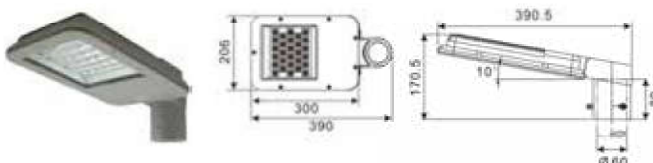

IK Rate: IK09

Connection Diameter: Ø 60 mm

Material: PET + Aluminium

ART. NR.	DIAMETER Ø	HEIGHT
220-040	590 mm	459 mm

ART. NR.	ACCESSORIES - CORN LAMPS
175-530	LED Corn Lamp 20W E27 3000K 1800 Lm
175-531	LED Corn Lamp 20W E27 5000K 1900 Lm
175-532	LED Corn Lamp 30W E27 3000K 2800 Lm
175-533	LED Corn Lamp 30W E27 5000K 2880 Lm

LED PARKING LIGHT | 35W | 6500K

Including Philips Xitanium LED driver

Input: 230V

Power: 35 Watt

LED type: CREE XP-E

Beam: 45°

IP Rate: IP65

Connection Diameter: Ø 48 mm

Connection Type: Stripped Wire

ART. NR.	POWER	COLOR TEMP. (CCT)	LIGHT OUTPUT	LED QTY	LENGTH	WIDTH	DEPTH
220-021	35 Watt	6500K	2660 Lm	28	435 mm	245 mm	155 mm

ART. NR.	ACCESSORY
220-022	Mounting converter for mounting on a vertical pole Ø60mm