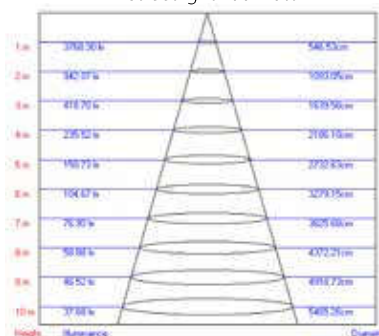

ART. NR. ACCESSORY

220-060 LED Street & Parking Light | Mounting / Wall Support 60MM | Steel

LED Streetlight 106 Watt