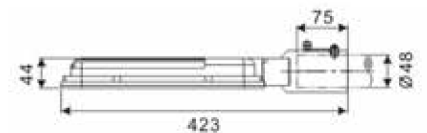

IK Rate: IK09

Connection Diameter: Ø 60 mm

Material: PET + Aluminium

ART. NR.	DIAMETER Ø	HEIGHT
220-040	590 mm	459 mm

ART. NR.	ACCESSORIES - CORN LAMPS
175-530	LED Corn Lamp 20W E27 3000K 1800 Lm
175-531	LED Corn Lamp 20W E27 5000K 1900 Lm
175-532	LED Corn Lamp 30W E27 3000K 2800 Lm
175-533	LED Corn Lamp 30W E27 5000K 2880 Lm

LED PARKING LIGHT | 35W | 6500K

Including Philips Xitanium LED driver

Input: 230V

Power: 35 Watt

LED type: CREE XP-E

Beam: 45°

IP Rate: IP65

Connection Diameter: Ø 48 mm

Connection Type: Stripped Wire

ART. NR.	POWER	COLOR TEMP. (CCT)	LIGHT OUTPUT	LED QTY	LENGTH	WIDTH	DEPTH
220-021	35 Watt	6500K	2660 Lm	28	435 mm	245 mm	155 mm

ART. NR.	ACCESSORY
220-022	Mounting converter for mounting on a vertical pole Ø60mm