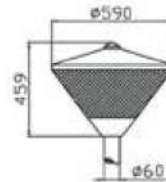

IK Rate: IK09

Connection Diameter: Ø 60 mm

Material: PET + Aluminium

ART. NR.	DIAMETER Ø	HEIGHT
220-040	590 mm	459 mm

ART. NR.	ACCESSORIES - CORN LAMPS
175-530	LED Corn Lamp 20W E27 3000K 1800 Lm
175-531	LED Corn Lamp 20W E27 5000K 1900 Lm
175-532	LED Corn Lamp 30W E27 3000K 2800 Lm
175-533	LED Corn Lamp 30W E27 5000K 2880 Lm

Connection Type: Stripped Wire

ART. NR.	POWER	COLOR TEMP. (CCT)	LIGHT OUTPUT	LED QTY	LENGTH	WIDTH	DEPTH
220-021	35 Watt	6500K	2660 Lm	28	435 mm	245 mm	155 mm

ART. NR.	ACCESSORY
220-022	Mounting converter for mounting on a vertical pole Ø60mm